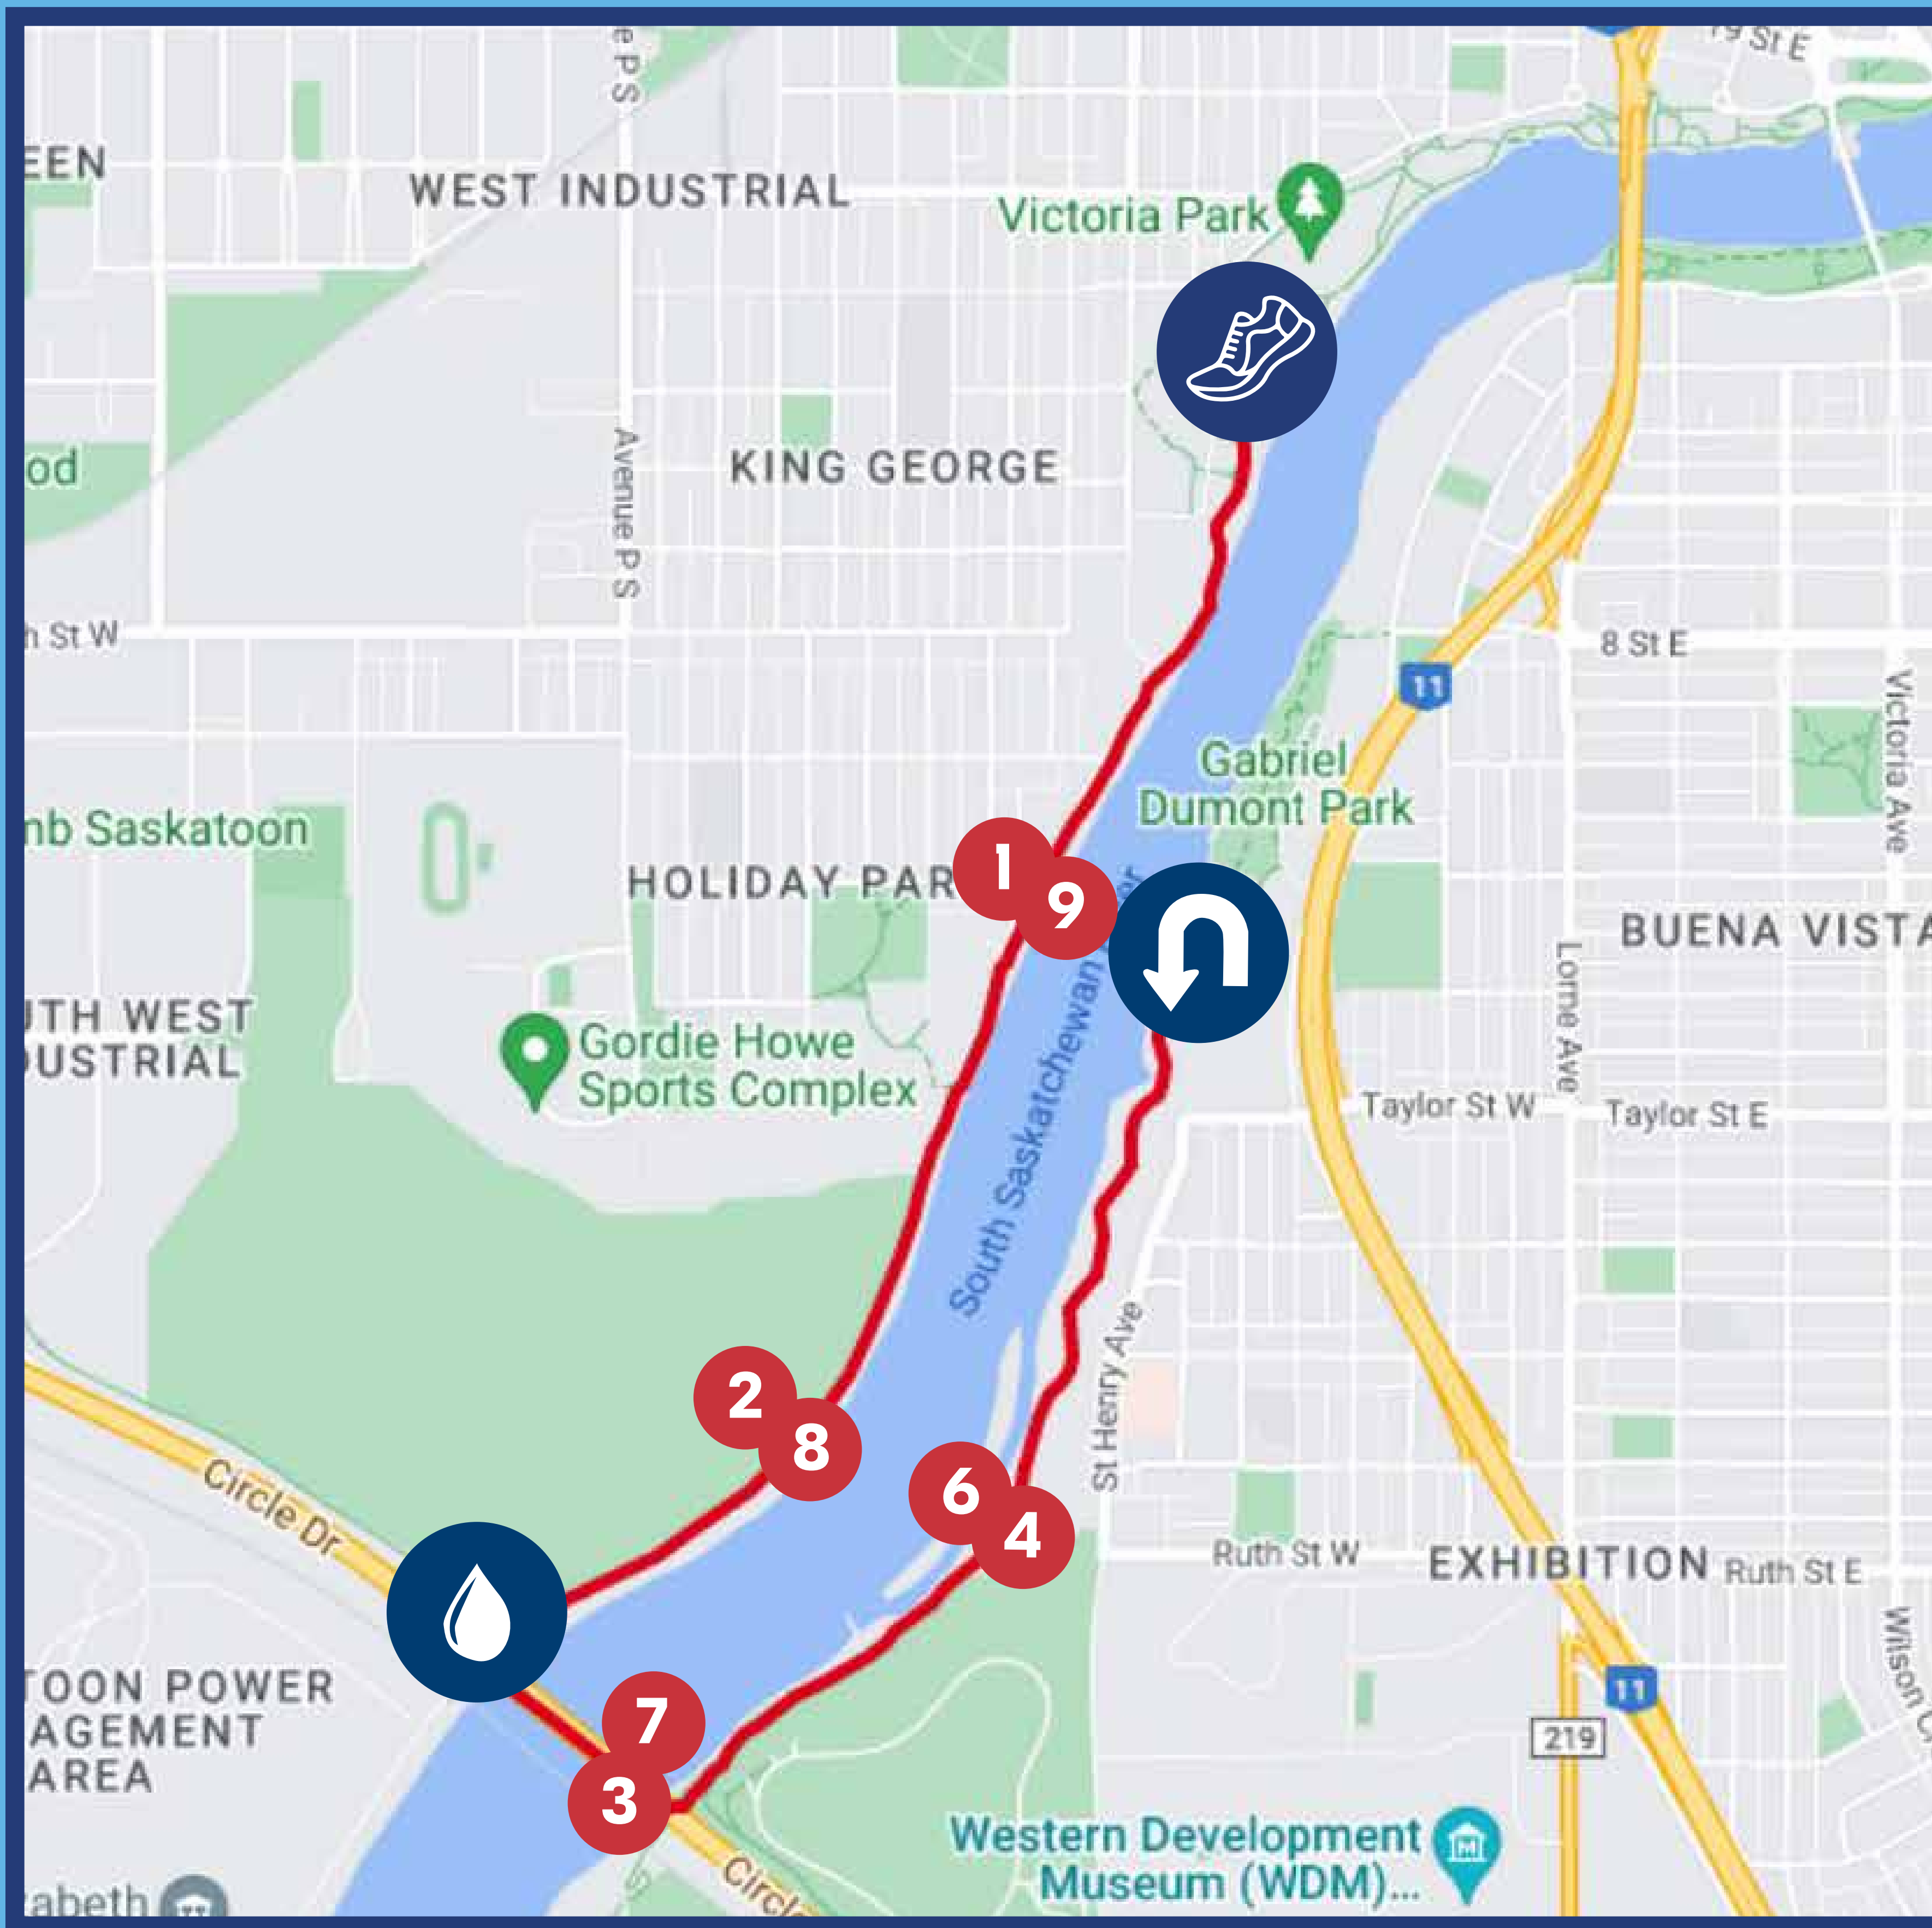

10K SASKATOON

LEGEND

Start/Finish Line

Parking

Water

KM

Turnaround